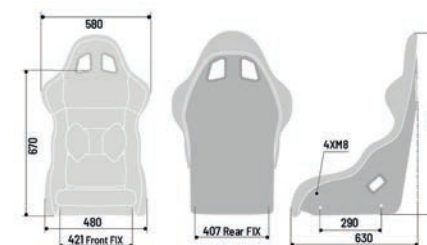

Homologation: FIA 8855-1999

008016WRMRGR

008016WRMRBM

008016MRBM
blu petrolio

008016MRGR- grigio elephant

NEW

FIA APPROVED

MANUFACTURER: SPARCO
MODEL: CIRCUIT II QRT
HOM. NO: CS.408.18
FIA STANDARD: 8855-1999