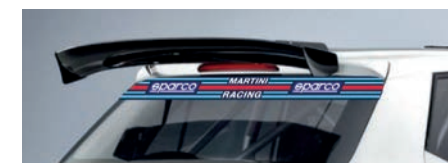

PERFORMANCE EQUIPMENT

With **Sparco's** forty years of experience in the Racing and Performance sector combined with **Martini Racing's** iconic livery create a product line that has the perfect combination of retro and modern.

SEAT R100 MARTINI RACING

The iconic Sparco R100 seat customized with Martini Racing embroidery.

Homologation: ECE compatible with 3 and 4 point sports seat-belts.

HORN EMBLEM MARTINI RACING NEW

Martini Racing horn emblem. This horn emblem can be used with all Sparco steering wheels that have a center horn button.

Dimensions: Ø 4 cm

HARNESSES ECE R16 MARTINI RACING

3 point harness with Martini Racing jacquard patches.

SHOULDER PADS MARTINI RACING

Pair of pads for 3" harnesses with Martini Racing jacquard patches.

WINDSHIELD BANNER MARTINI RACING NEW

Martini Racing Windshield Banner designed for the front windshield and the rear window.

Dimensions:
for front windshield 137x17 cm
for the rear window 120x10 cm

099098MR