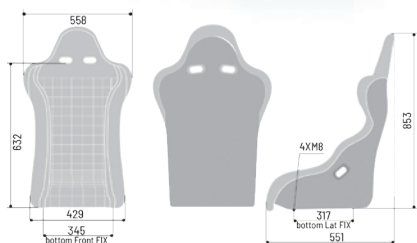

SEATS

MANUFACTURER: SPARCO
MODEL: LEGEND
HOM. NO: CS.459.20
FIA STANDARD: 8855-1999

LEGEND MARTINI RACING

Original replica of Sparco carbon-kevlar seats used in the 80s on leading rally cars.

Homologation: FIA 8855-1999

MARTINI RACING / SPARCO

FROM THE PAST TO THE FUTURE, THE LEGEND CONTINUES